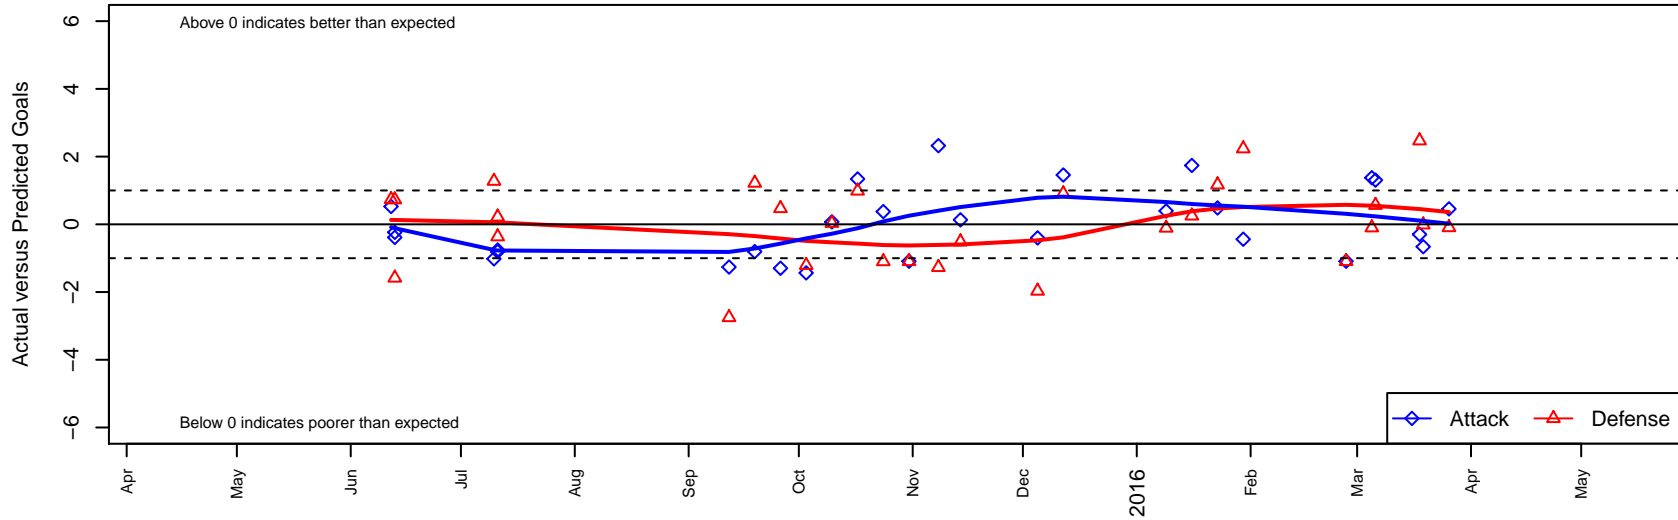

Lake Hills Extreme G01

Lake Hills SC
 Bellevue, WA
 G01 total strength=952
 attack=2.1 defense=1.37
 fall league = NPSL Div 2 U14
 spr league = Spr NPSL Div 2 U14

alt names used:
 Lake Hills Extreme G01

Venues played:
 2015 Starfire Spring Classic GU14
 2015 Seattle United Cup GU14
 2015 NPSL Division 2 U14
 2015 Founders Cup G01
 2015 Spr NPSL Division 2 U14

Lake Hills Extreme G01
 Dots are actual minus expected GF (blue circles) and GA (red triangles).
 Blue line is smoothed change in attack strength. Red is smoothed change in defense strength.

**attack and defense variance (black dot)
relative to other teams
and top 10 in region**

**attack and defense rating
relative to others at age
and all opponents in last 13 months**

Performance relative to 13 month average