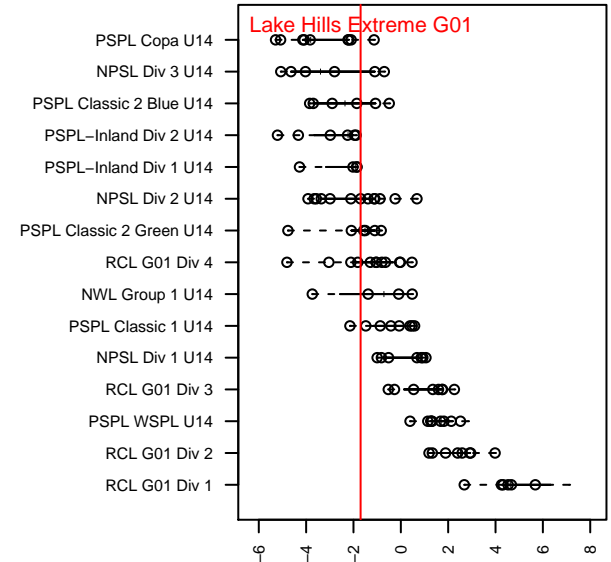

Lake Hills Extreme G01

Lake Hills SC
 Bellevue, WA
 G01 total strength=952
 attack=2.1 defense=1.37
 fall league = NPSL Div 2 U14
 spr league = Spr NPSL Div 2 U14

alt names used:
 Lake Hills Extreme G01

Venues played:
 2015 Starfire Spring Classic GU14
 2015 Seattle United Cup GU14
 2015 NPSL Division 2 U14
 2015 Founders Cup G01
 2015 Spr NPSL Division 2 U14

Lake Hills Extreme G01
 Dots are actual minus expected GF (blue circles) and GA (red triangles).
 Blue line is smoothed change in attack strength. Red is smoothed change in defense strength.

**attack and defense variance (black dot)
relative to other teams
and top 10 in region**

**attack and defense rating
relative to others at age
and all opponents in last 13 months**

Performance relative to 13 month average